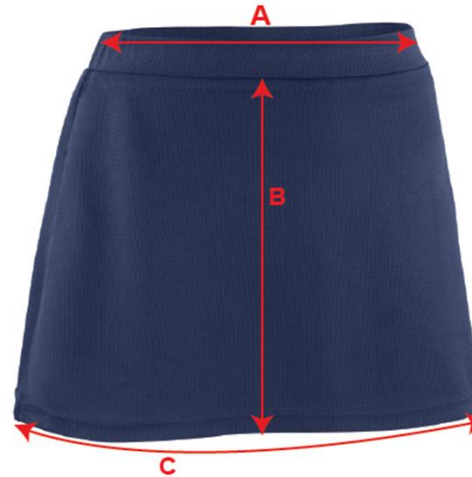

DATE: 11 July 2013

S261J - JUNIOR SKORT

SPIRO

Measures in Cms

TO FIT APPROX WAIST SIZE	SIZE	5/6yr	7/8yr	9/10yr	11/12yr	TOL +/-
	UK/CMS	20/22" (50/56cm)	22/24" (56/60cm)	24/26" (60/66cm)	26/28" (66/72cm)	
	HEIGHT (CMS)	56	61	66	71	
OUTER SKIRT MEASURES						
A	RELAXED WAIST	24.0	26.0	28.0	30.0	1.0
B	LENGTH EXCLUDE W/BAND	28.0	29.0	30.0	31.0	1.0
C	HEM WIDTH	44.0	46.0	48.0	50.0	1.0
INNER SHORT MEASURES						
A1	INSIDE LEG LENGTH	7.0	8.0	9.0	10	1.0
B1	LEG WIDTH	16.0	17.0	18.0	19.0	1.0
C1	OUTER LEG LENGTH	22.0	23.0	24.0	25.0	1.0

DOTTED LINES REPRESENT INNER SHORT